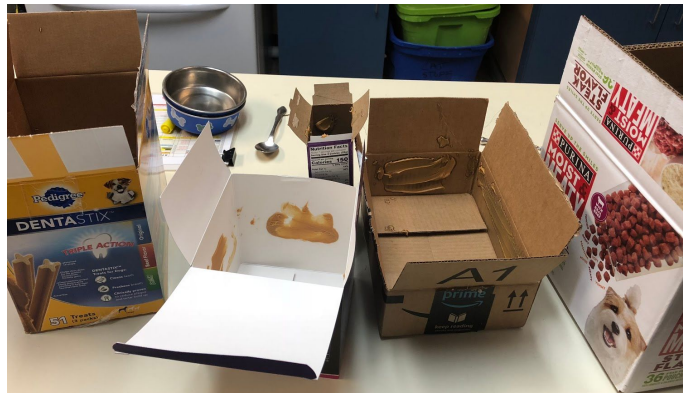

## Recyclable Enrichment Feeder for Dogs

**Time:** 5 minutes

**Materials:** Cardboard box, peanut butter, meat (i.e. hot dogs, doggie beef), dog food, liquid to mix (water or canned chicken food).

**Meant for:** Dogs

Smear inside of the box with peanut butter.

Fill with meat treats, dog food, and liquid.

Stir it all up, close the box, and give to your dog for a fun and enriching mealtime!